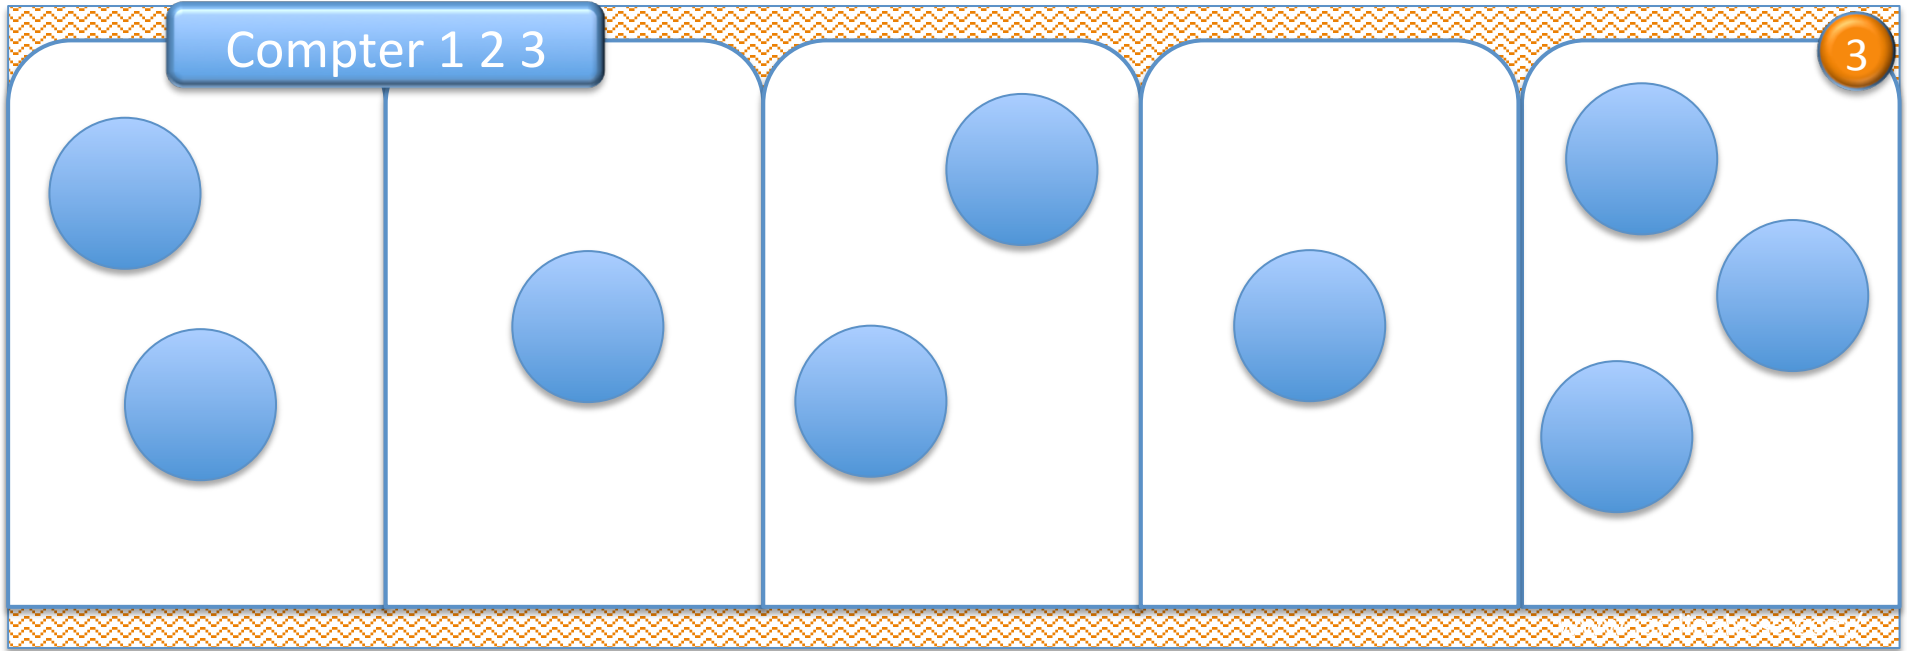

Compter 1 2 3

1

Compter 1 2 3

2

Compter 1 2 3

Compter 1 2 3

Compter 1 2 3

5

Compter 1 2 3

5

www.jardinalyse.com

Detailed description: This diagram shows a sequence of five blue dice. The first die shows 3 dots (top-left, center, top-right). The second die shows 2 dots (bottom-left, top-right). The third die shows 1 dot (center). The fourth die shows 2 dots (bottom-left, top-right). The fifth die shows 1 dot (center). The dice are arranged in a row within a frame with a green hatched top and bottom border. A blue label 'Compter 1 2 3' is at the top left, and a green circle with the number '5' is at the top right. The website 'www.jardinalyse.com' is at the bottom right.

Compter 1 2 3

6

www.jardinalyse.com

Detailed description: This diagram shows a sequence of five blue dice. The first die shows 3 dots (top-left, center, top-right). The second die shows 2 dots (bottom-left, top-right). The third die shows 1 dot (center). The fourth die shows 3 dots (bottom-left, center, top-right). The fifth die shows 2 dots (bottom-left, top-right). The dice are arranged in a row within a frame with a green hatched top and bottom border. A blue label 'Compter 1 2 3' is at the top left, and a green circle with the number '6' is at the top right. The website 'www.jardinalyse.com' is at the bottom right.