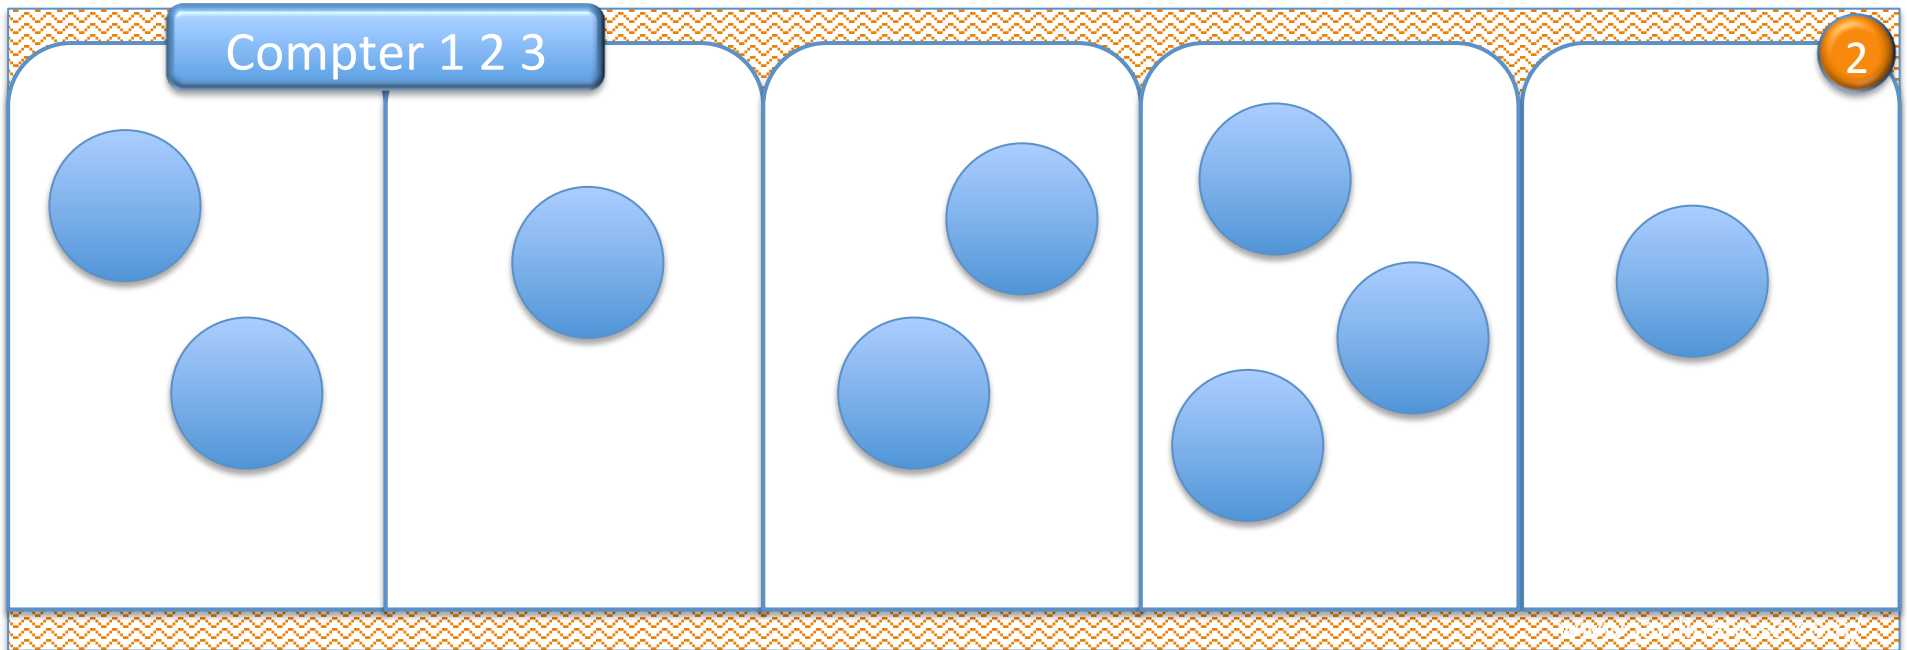

Compter 1 2 3

1

Compter 1 2 3

2

Compter 1 2 3

Compter 1 2 3

Compter 1 2 3

5

Compter 1 2 3

5

www.jardinalyse.com

Detailed description: This diagram shows a sequence of five blue dice. The first die shows 3 dots (top-left, center, top-right). The second die shows 2 dots (bottom-left, top-right). The third die shows 1 dot (center). The fourth die shows 2 dots (bottom-left, top-right). The fifth die shows 1 dot (center). The dice are arranged in a row within a frame with a green hatched top and bottom border. A blue label 'Compter 1 2 3' is at the top left, and a green circle with the number '5' is at the top right. The website 'www.jardinalyse.com' is at the bottom right.

Compter 1 2 3

6

www.jardinalyse.com

Detailed description: This diagram shows a sequence of five blue dice. The first die shows 3 dots (top-left, center, top-right). The second die shows 2 dots (bottom-left, top-right). The third die shows 1 dot (center). The fourth die shows 3 dots (bottom-left, center, top-right). The fifth die shows 2 dots (bottom-left, top-right). The dice are arranged in a row within a frame with a green hatched top and bottom border. A blue label 'Compter 1 2 3' is at the top left, and a green circle with the number '6' is at the top right. The website 'www.jardinalyse.com' is at the bottom right.